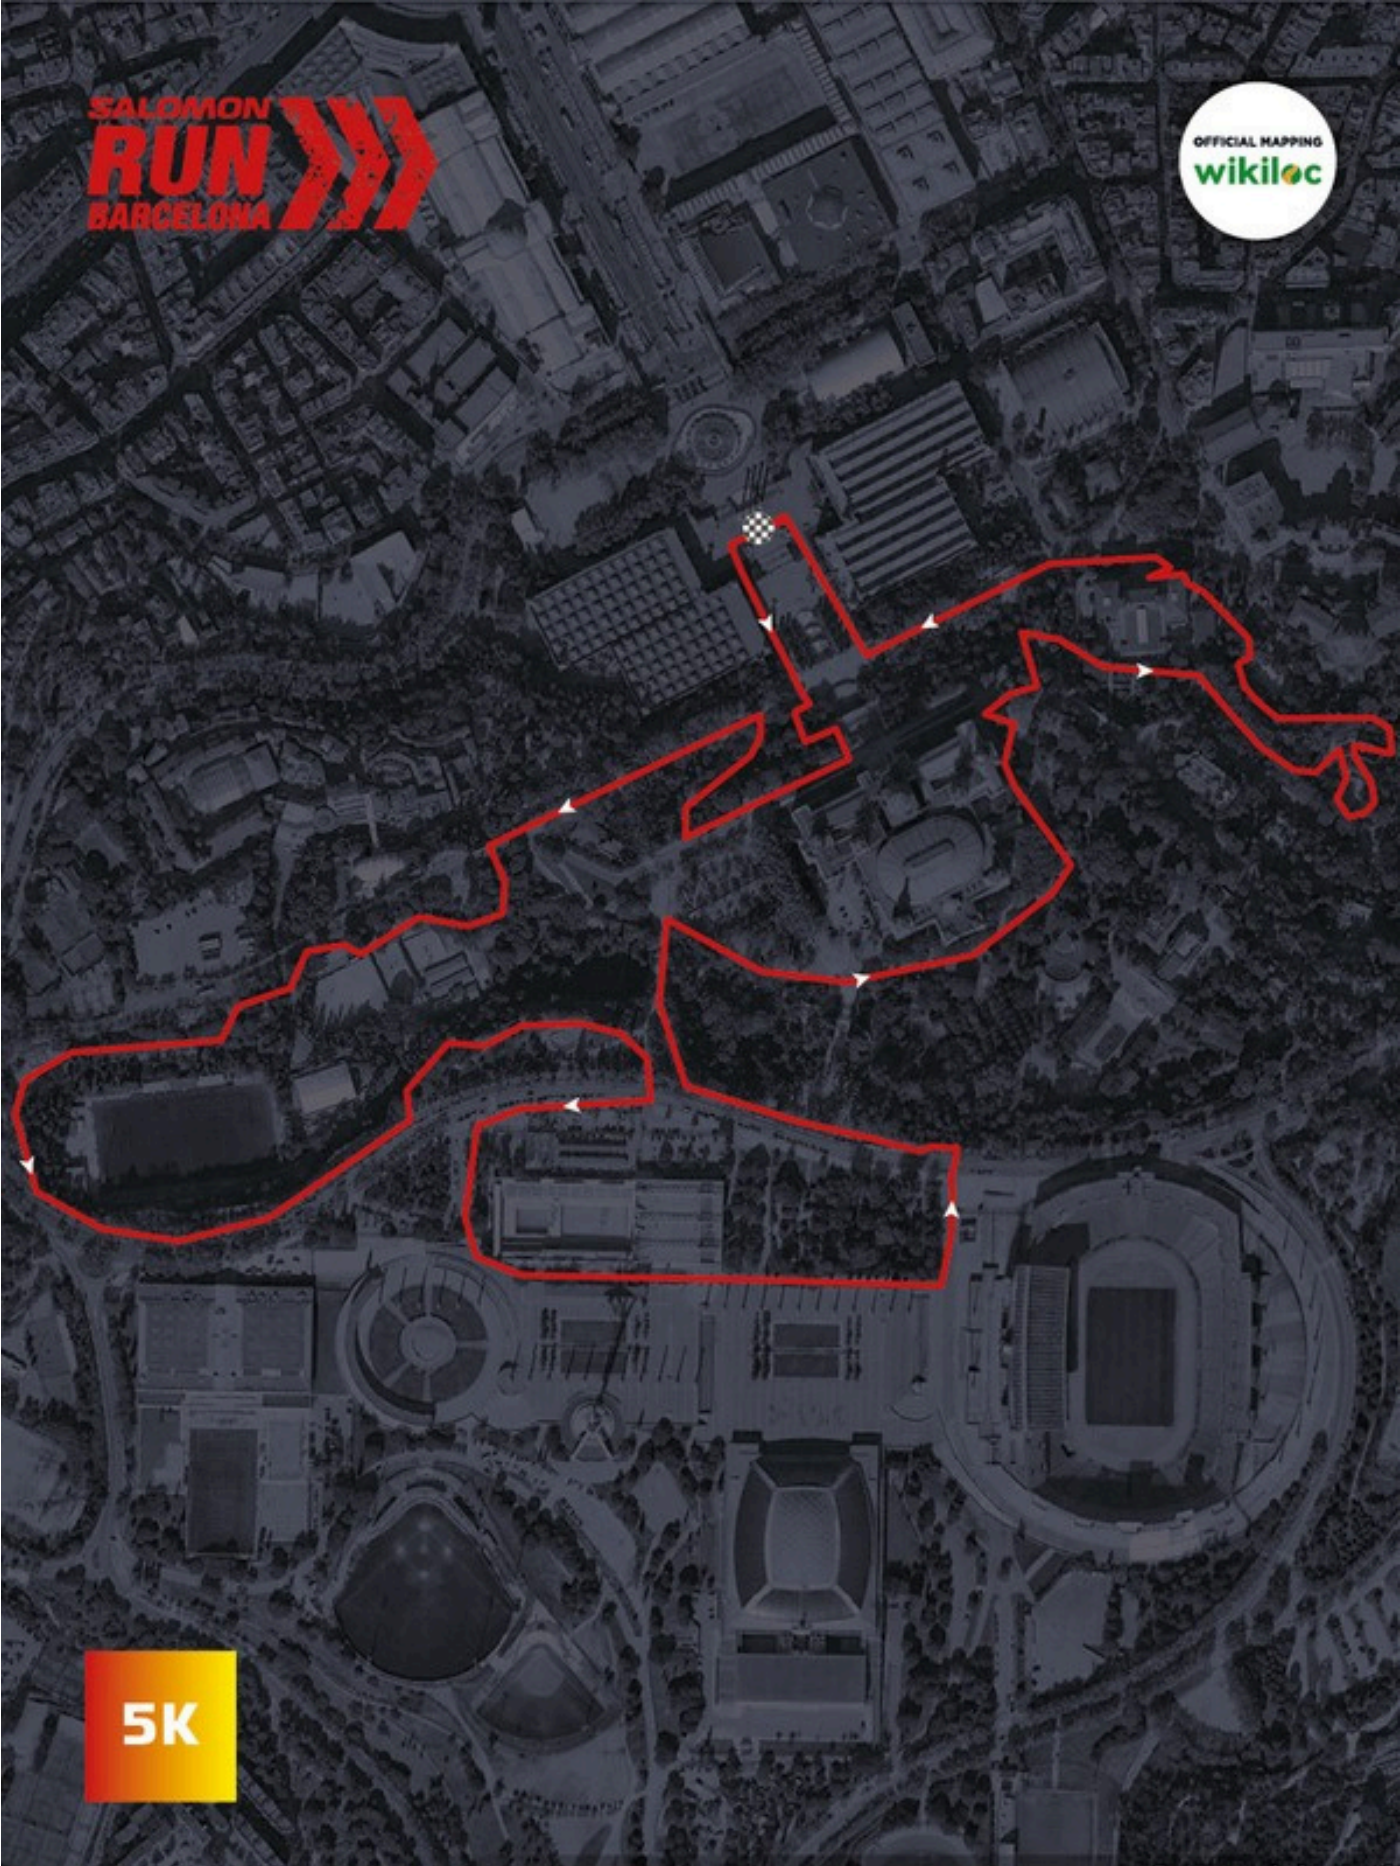

5K ROUTE / FAMILY