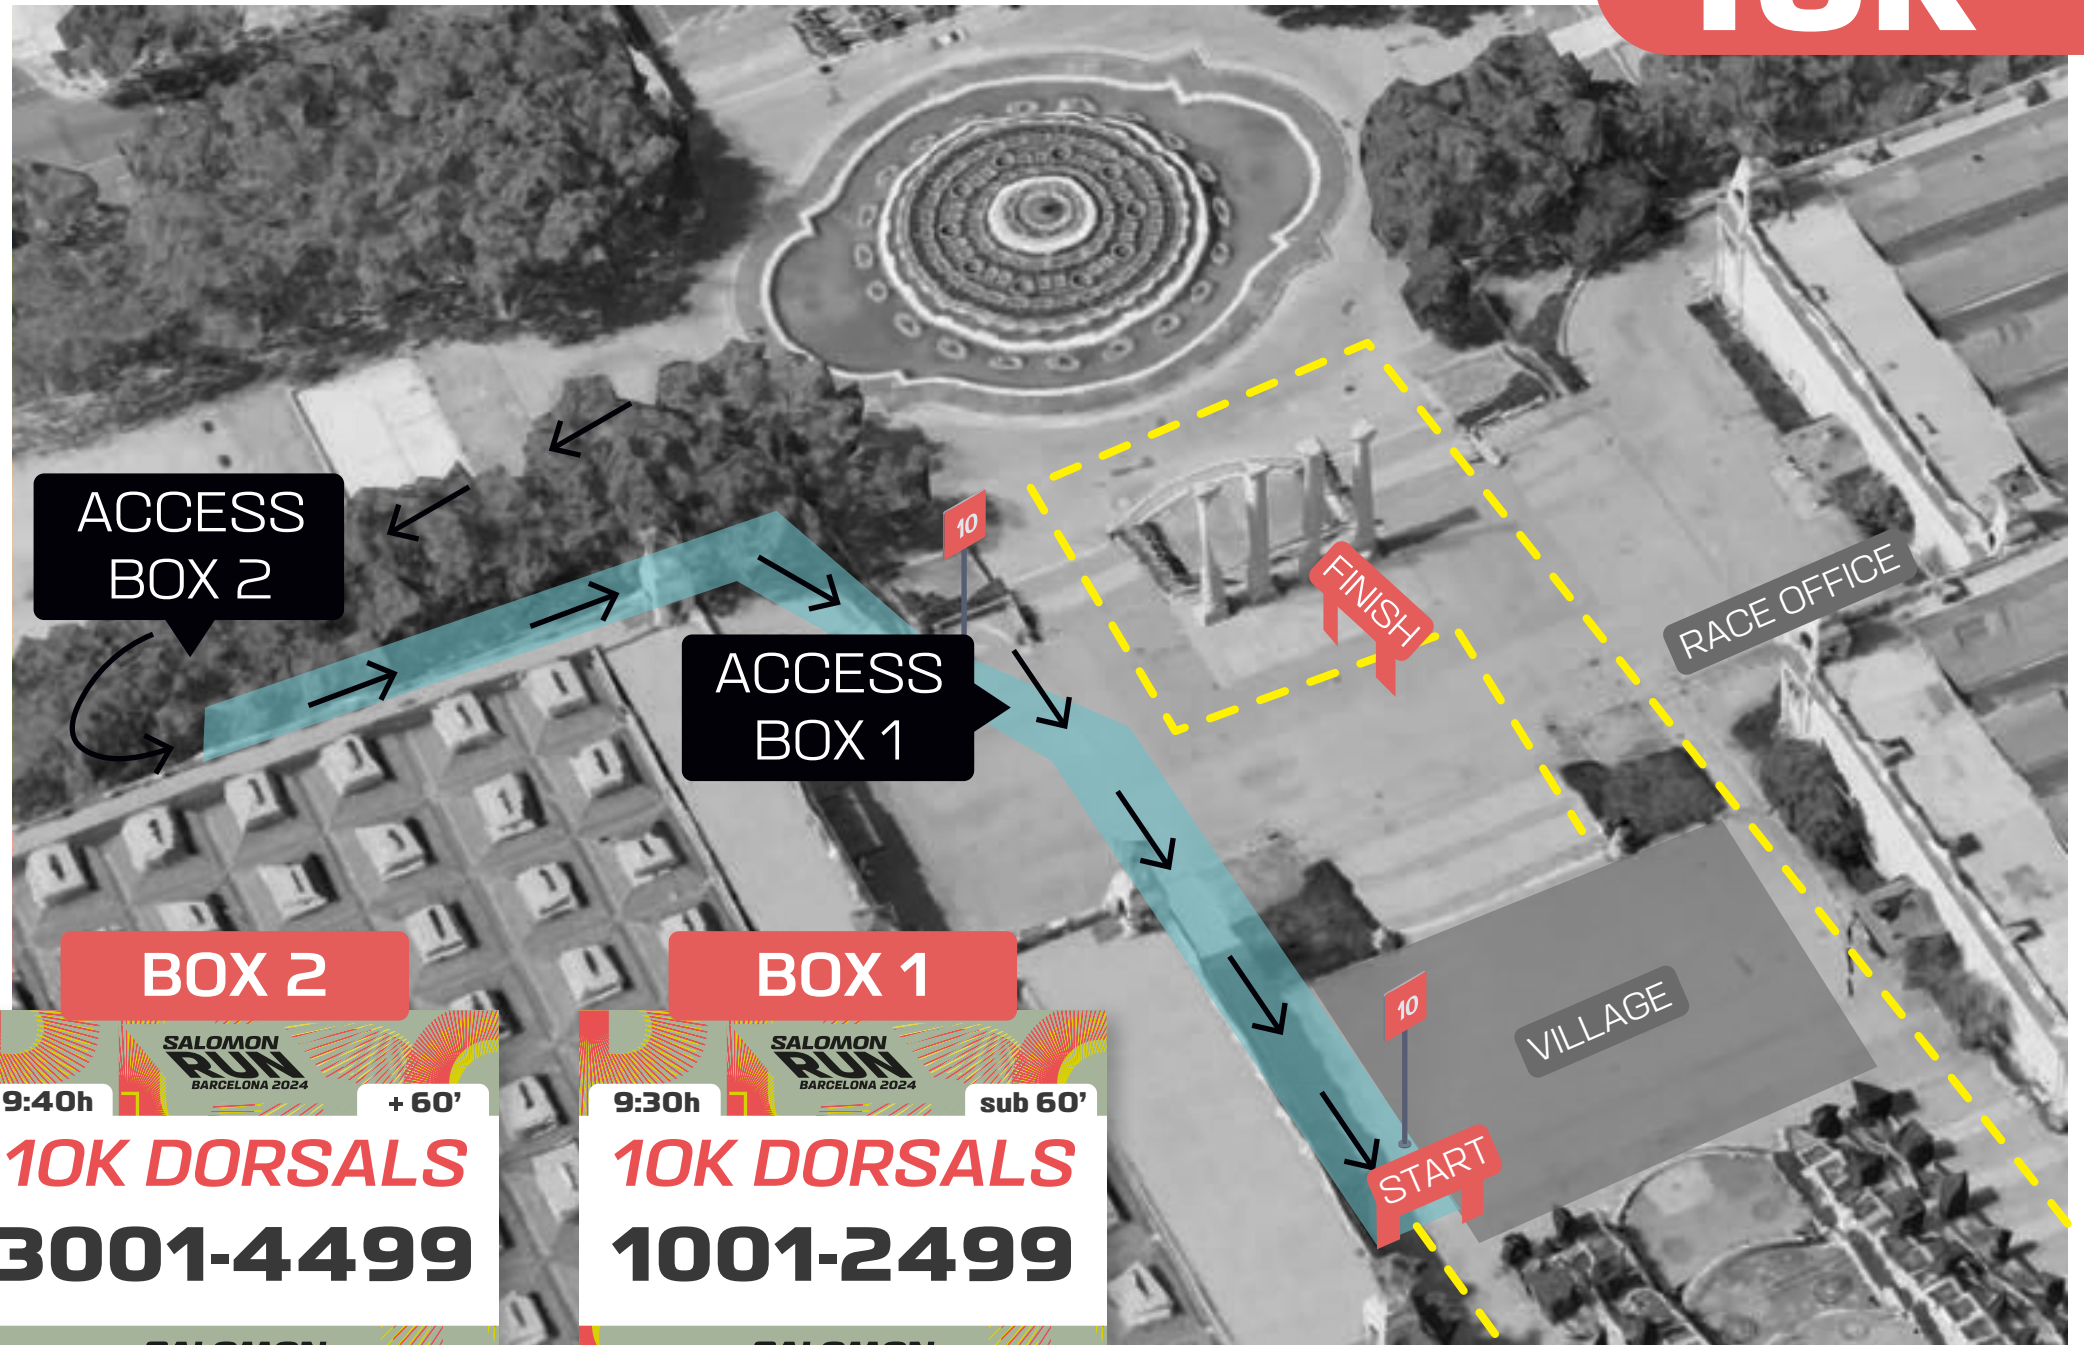

# START BOXES

ACCESS TO BOX: 8:45h  
START: 9:00h

5K

9:00h

**SALOMON RUN**  
BARCELONA 2024

**5K DORSALS**  
**1-999**

**SALOMON**

**04**

# START BOXES

ACCESS TO BOXES: 9:10h

START BOX 1: 9:30h

START BOX 2: 9:40h

**10K**

**BOX 2**

SALOMON RUN BARCELONA 2024

9:40h + 60'